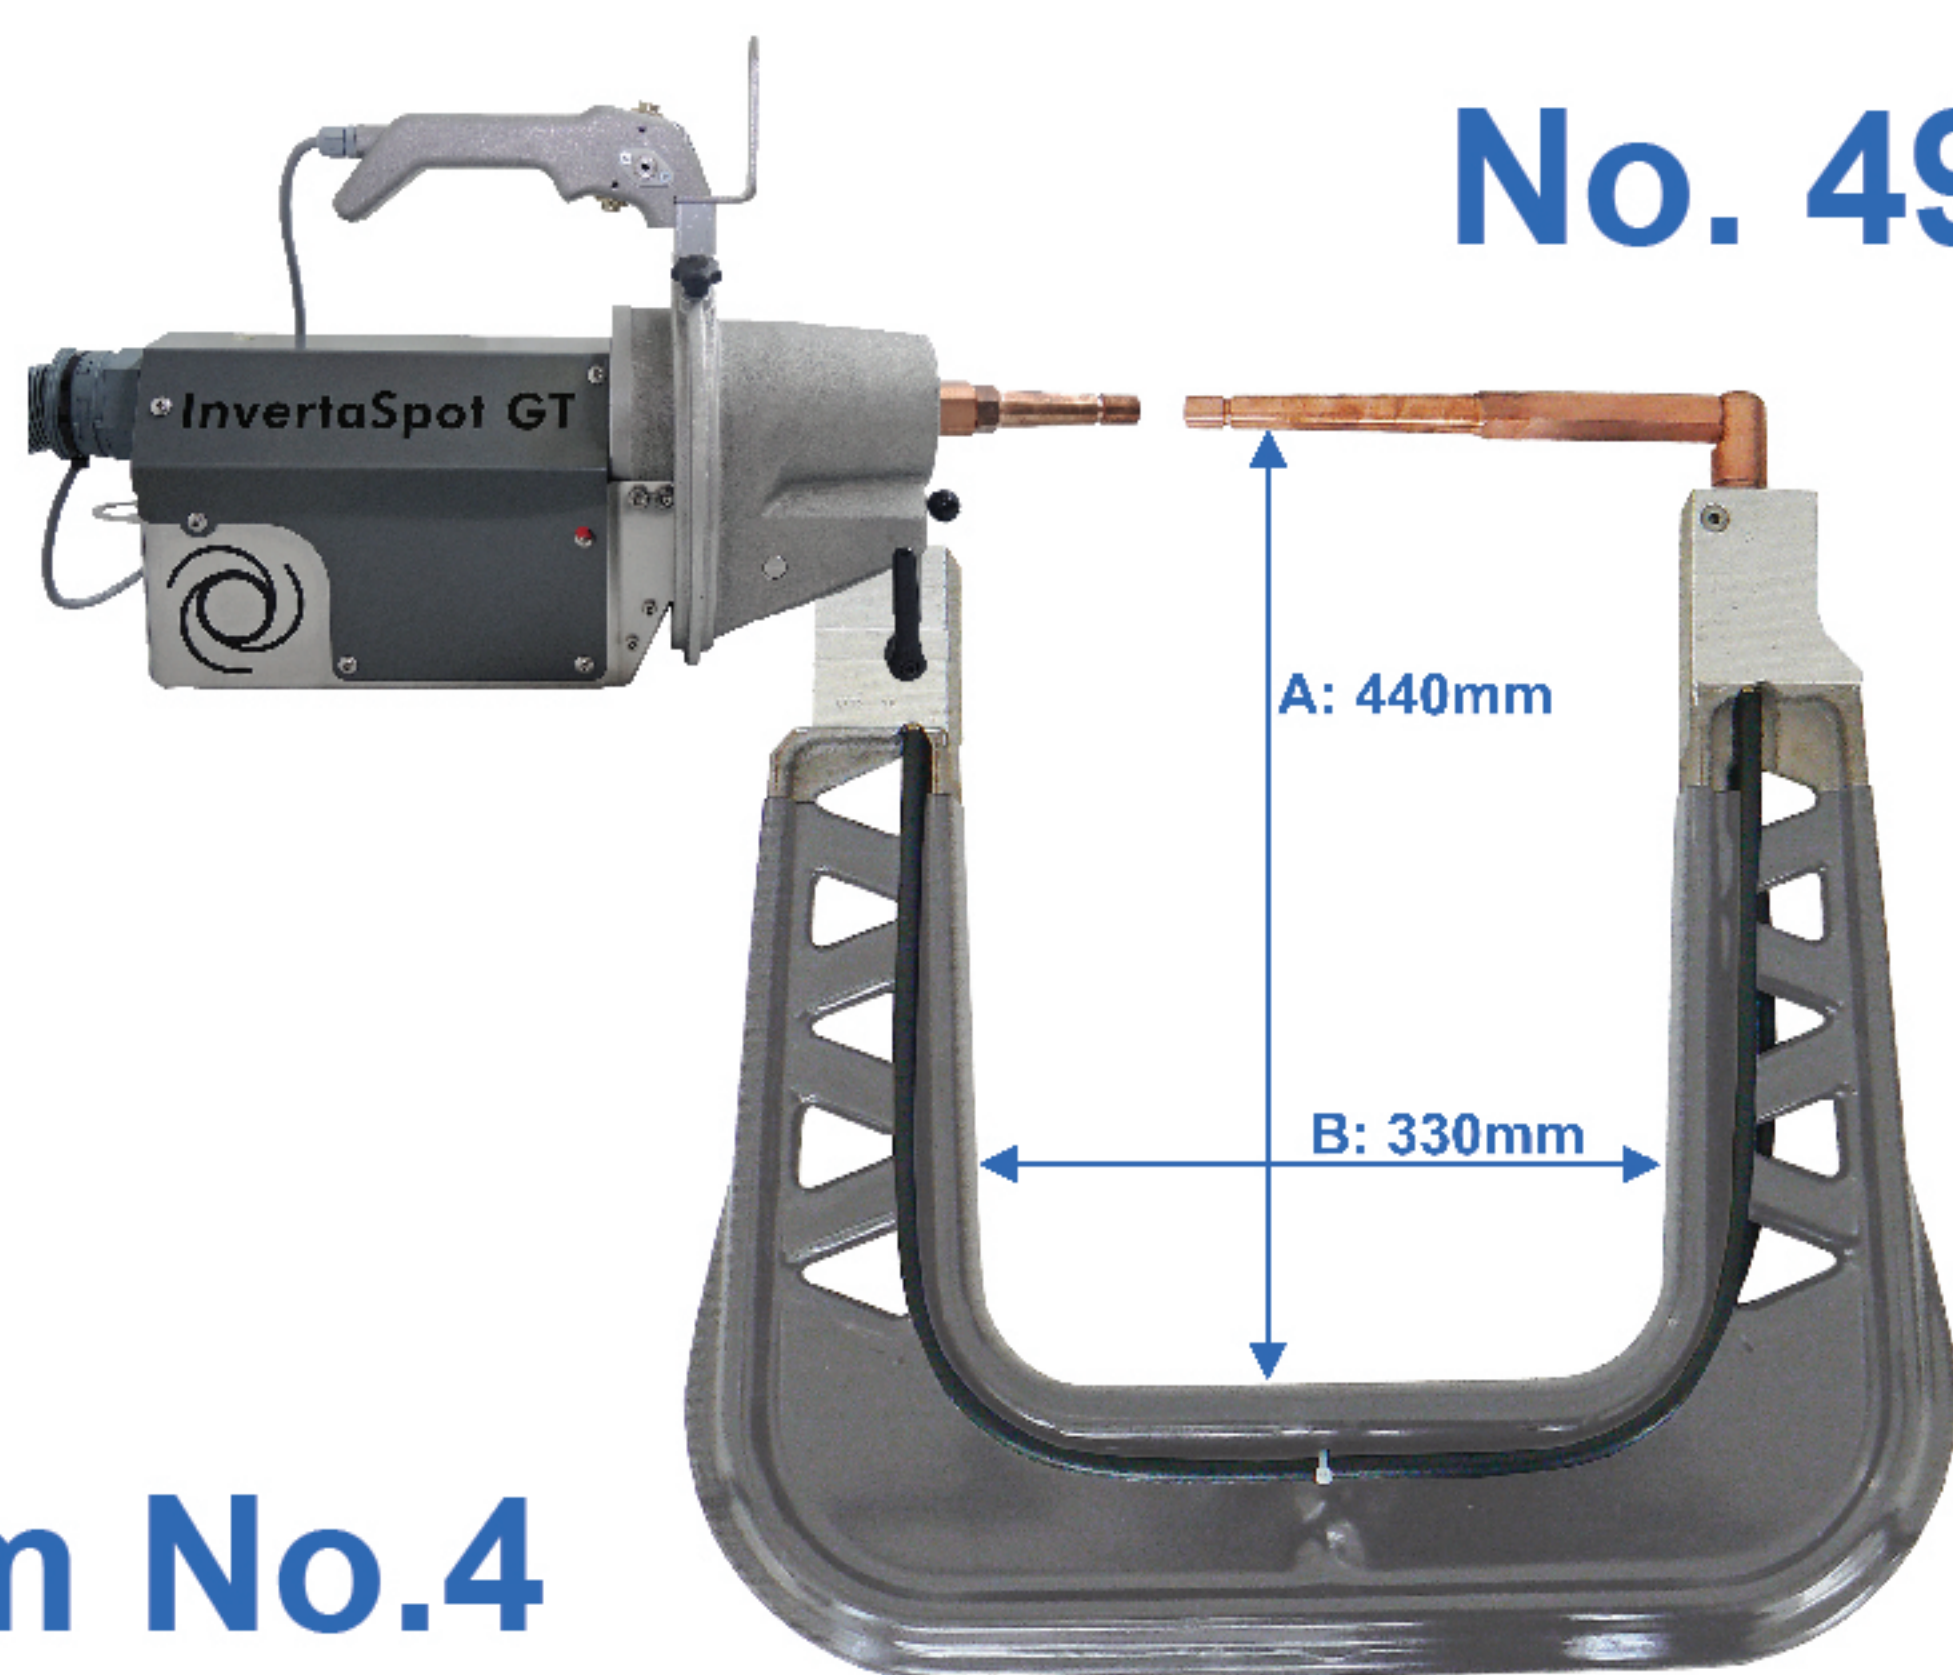

InvertaSpot® GT

C-Arms

No. 495620

C-Arm No.1

No. 495611

C-Arm No.6

No. 495650

C-Arm No.7

No. 495625

C-Arm No.3

No. 495615

C-Arm No.4

No. 495626

C-Arm No.5

InvertaSpot® GT

Electrodes & Accessories